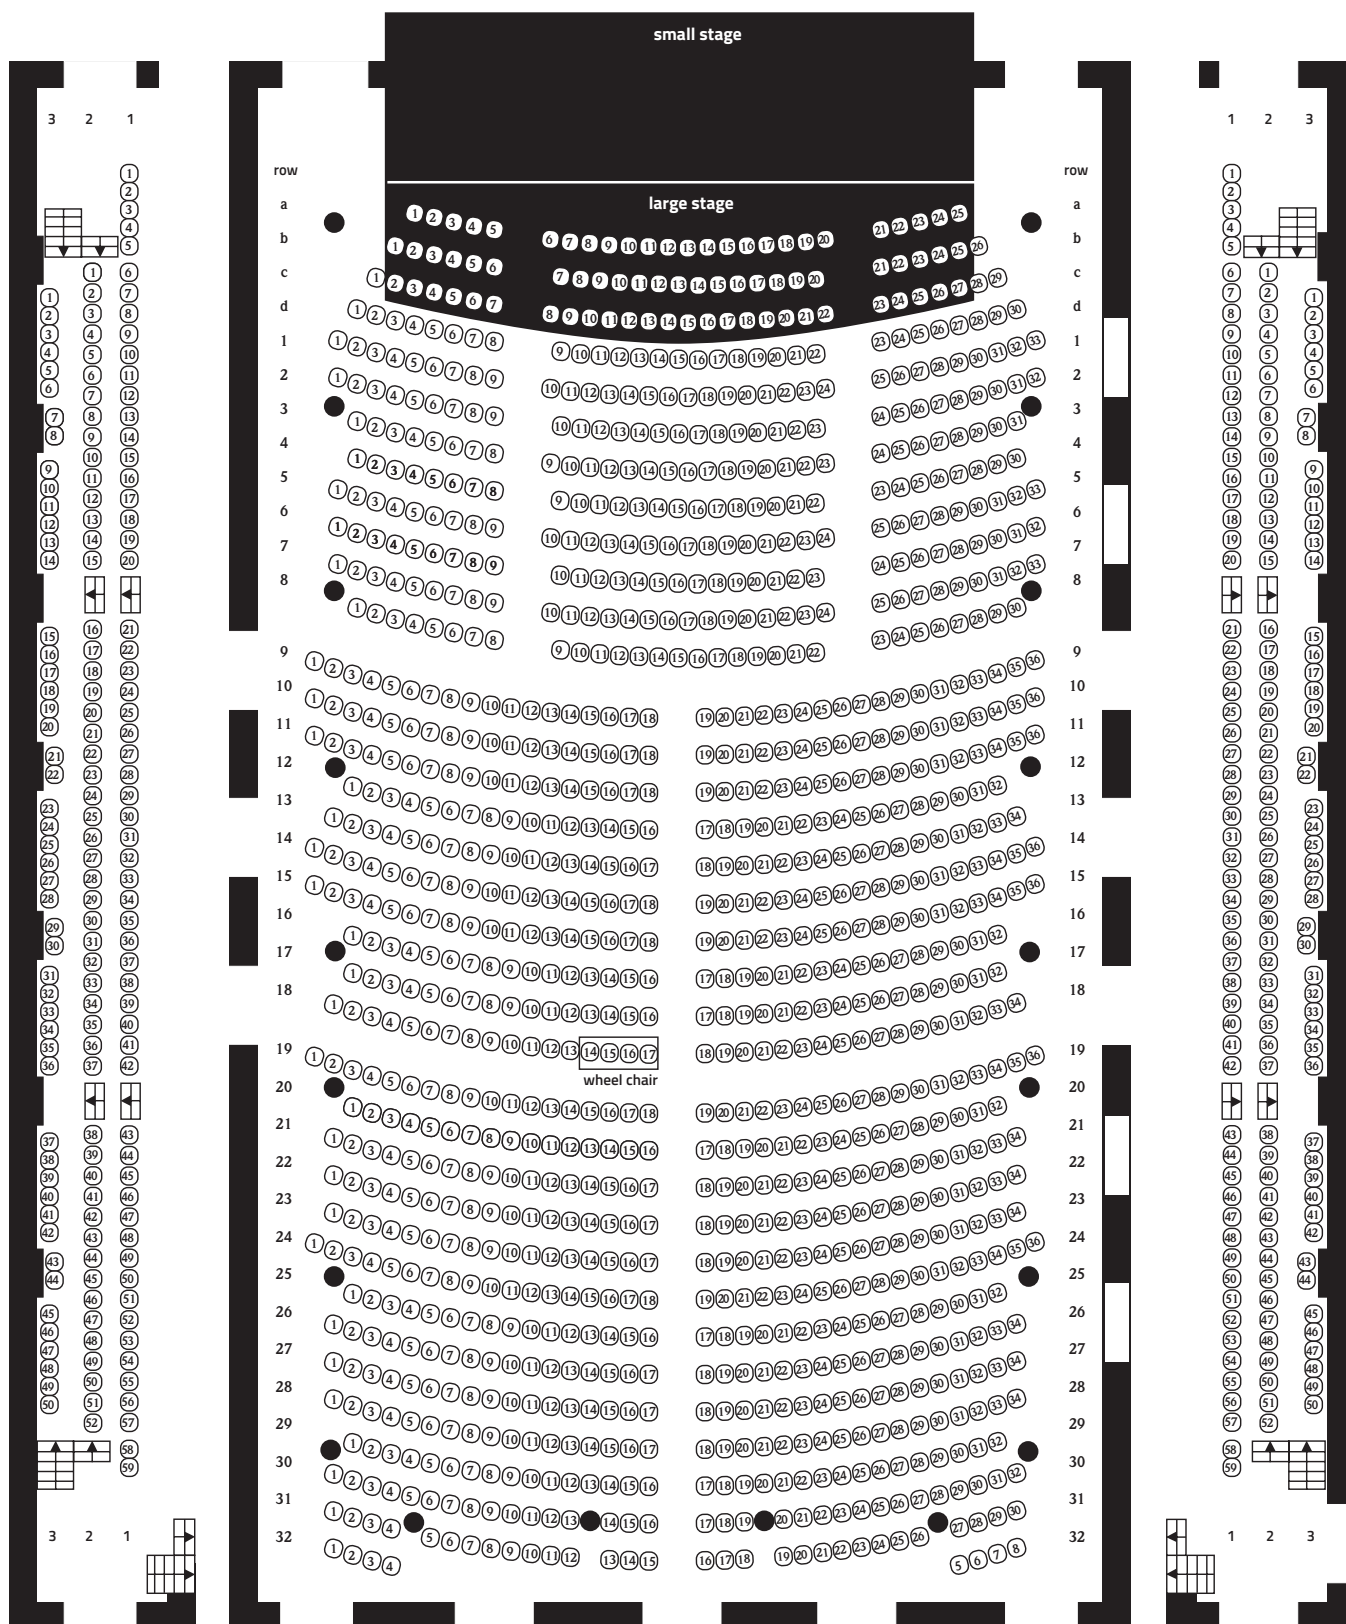

Historische Stadthalle Wuppertal | Großer Saal | Room plan concert seating

gallery left

gallery centre

gallery right