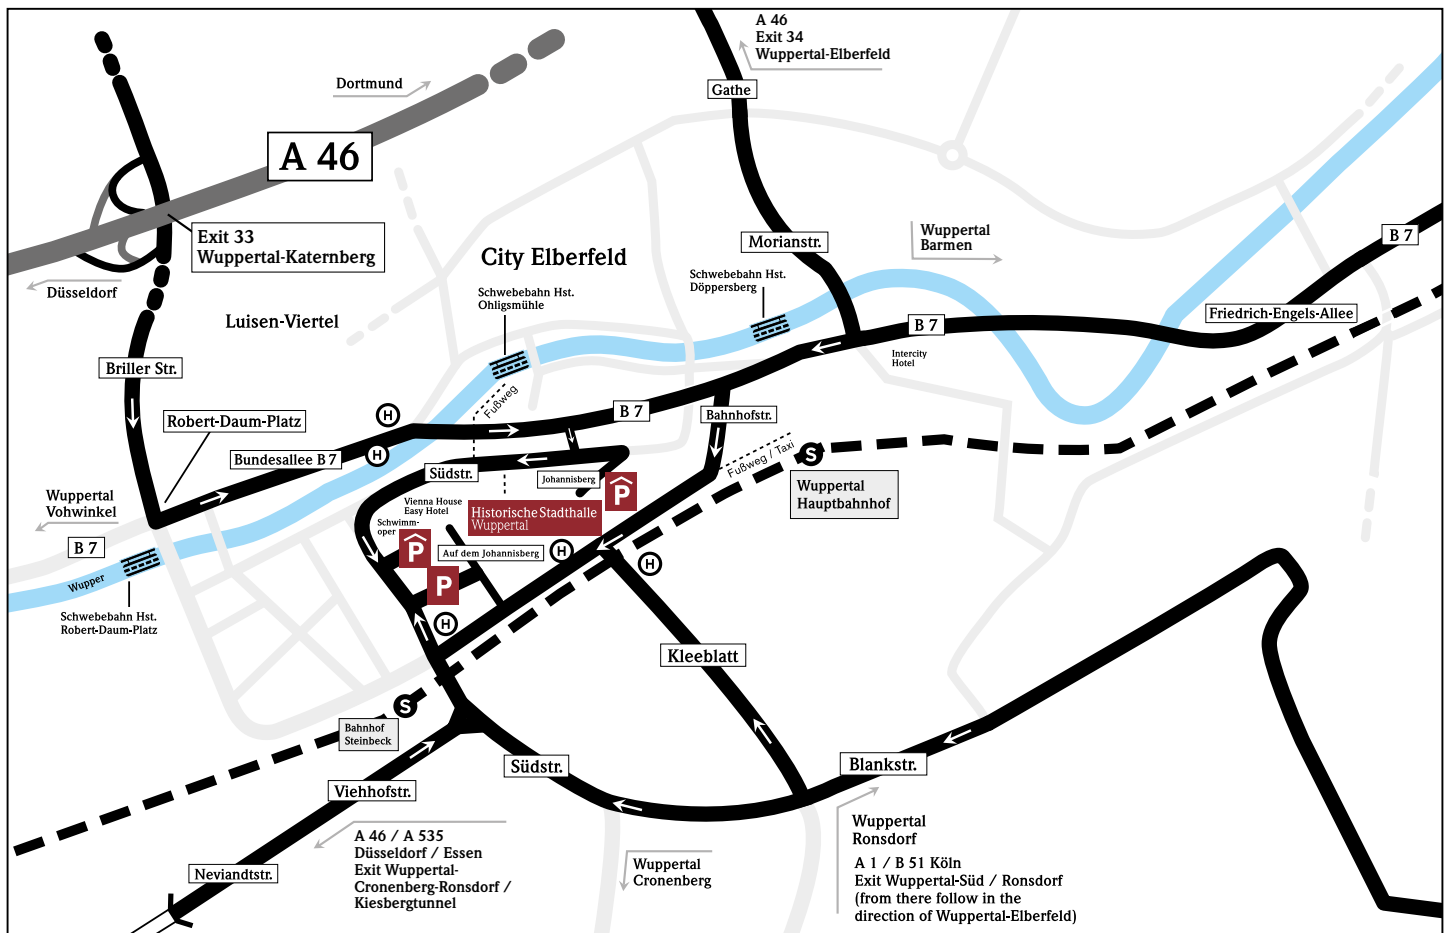

Historische Stadthalle
Wuppertal GmbH
Johannisberg 40
42103 Wuppertal
Tel. +49 202 245890
www.stadthalle.de

Delivery address:

Auf dem Johannisberg
42103 Wuppertal
(Access Vienna House Easy
Wuppertal Hotel)

**Car park with direct access
to the Historische Stadthalle**

Südstraße 26
42103 Wuppertal

Getting to us by car

A 46 from Düsseldorf

Exit Wuppertal-Cronenberg-Ronsdorf /
Kiesbertunnel – follow the L418 –
Exit Wuppertal-Elberfeld / Universität –
after the tunnel continue on the
Neviandstraße / Viehhofstraße –
at the end of the road, turn left into
the Südstraße – cross the Bahnhof-
straße straight ahead – the car park
and Stadthalle/hotel multi-storey car
park are on the right-hand side
after the crossroads.

A 46 from Wuppertal Nord

Exit Wuppertal Katernberg –
get into the right-hand lane direction
Elberfeld – Follow the signs to
parkzone Stadthalle/Johannisberg.

Train travel

Leave the train at Wuppertal Main
Station. Turn left outside the station
(using the upper exit) and walk up
Bahnhofstraße. You will see the
Historische Stadthalle up ahead
on the right-hand side.

Bus travel

Service number:

Tel. +49 1806 504030
(calls from a landline will be charged
at Euro 0.20/min.; mobile calls will be
charged at max. Euro 0.60/min.)
Or plan your trip online:
www.stadthalle.de

Distances from

Historische Stadthalle

Wuppertal Main Station: 0.2 km
Düsseldorf Airport: 35 km
Cologne Bonn Airport: 65 km